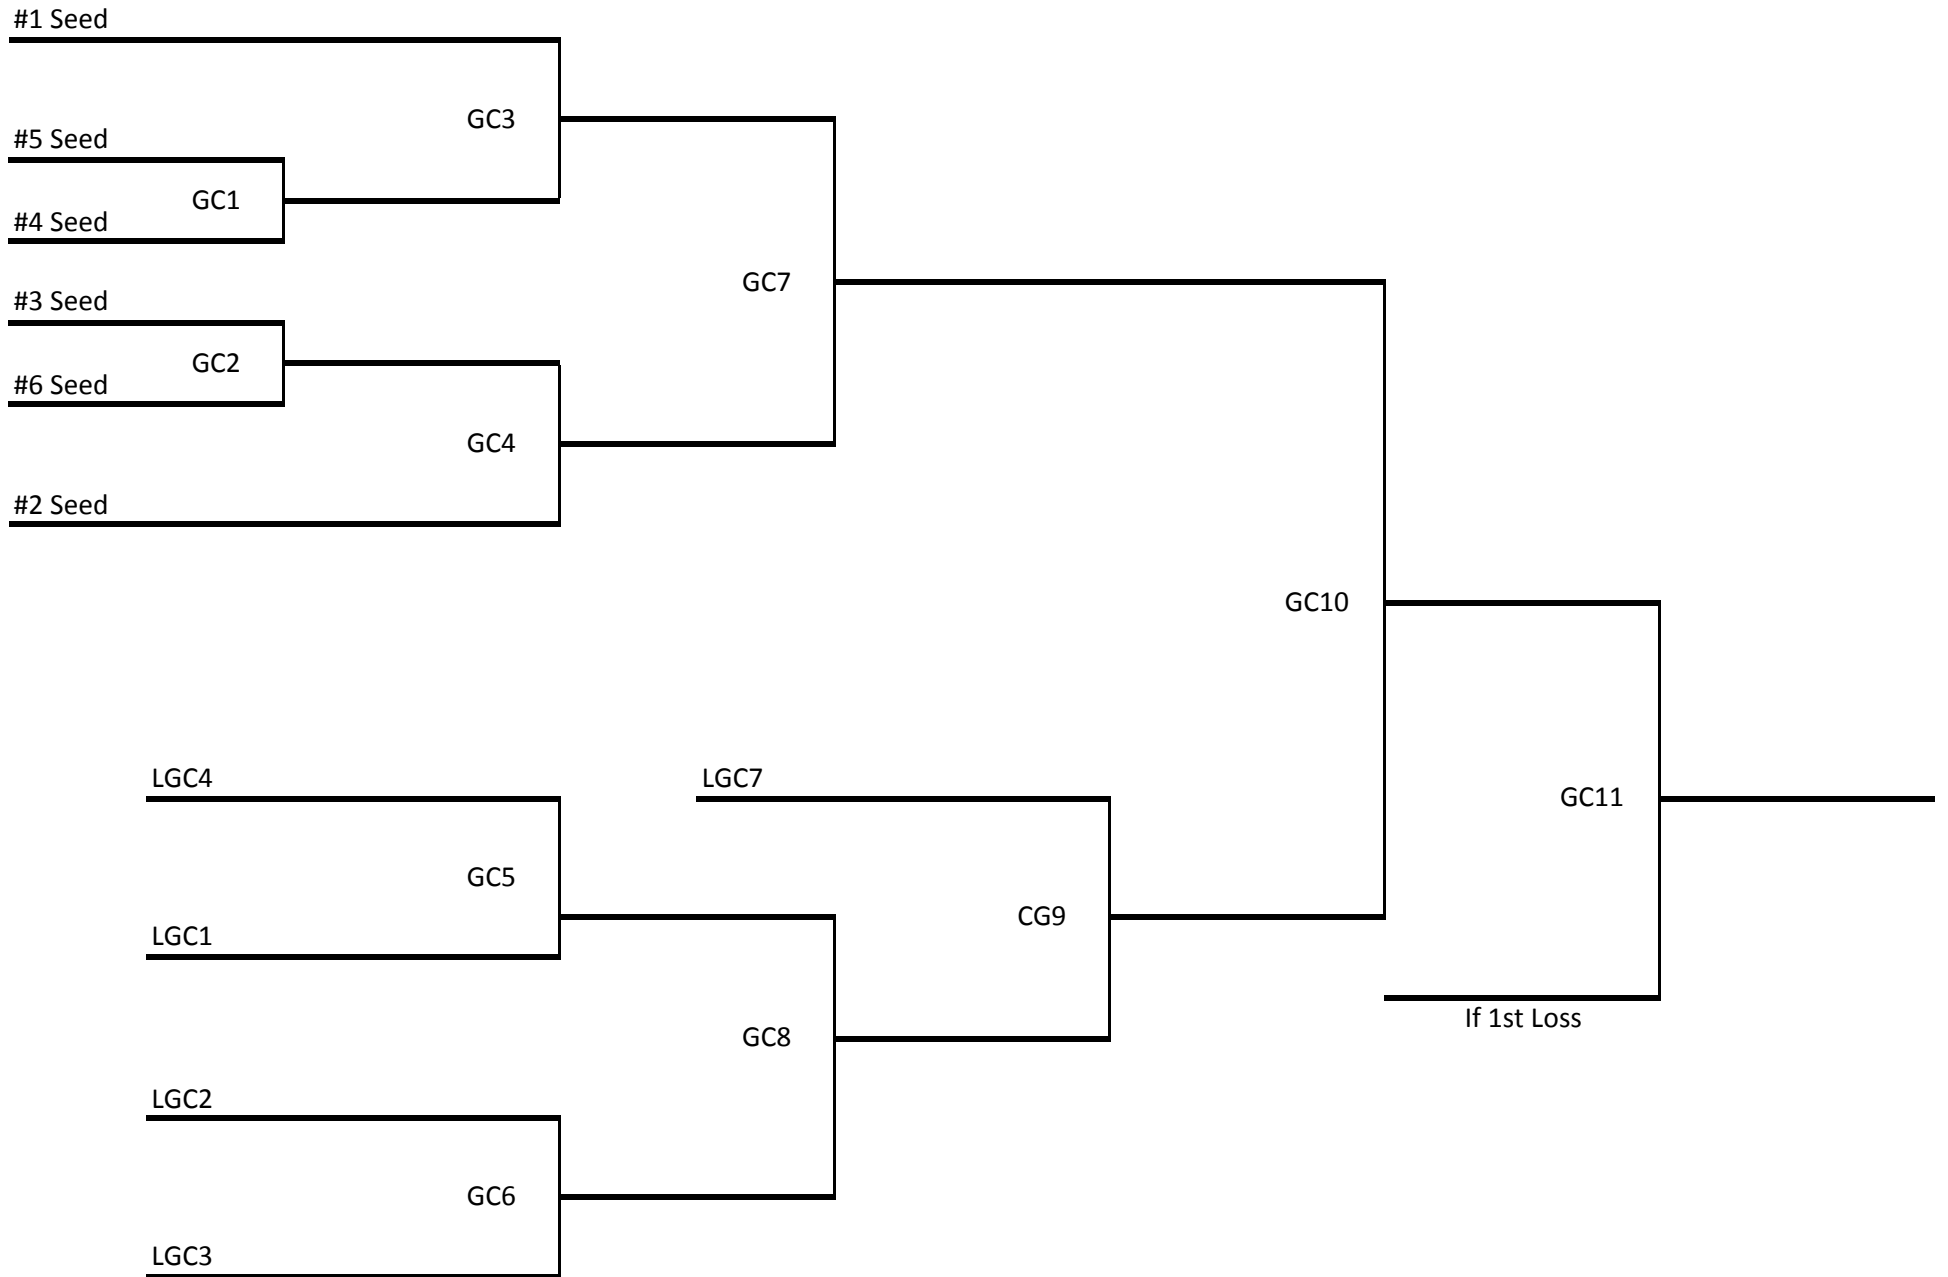

C Division Bracket - 6 Teams